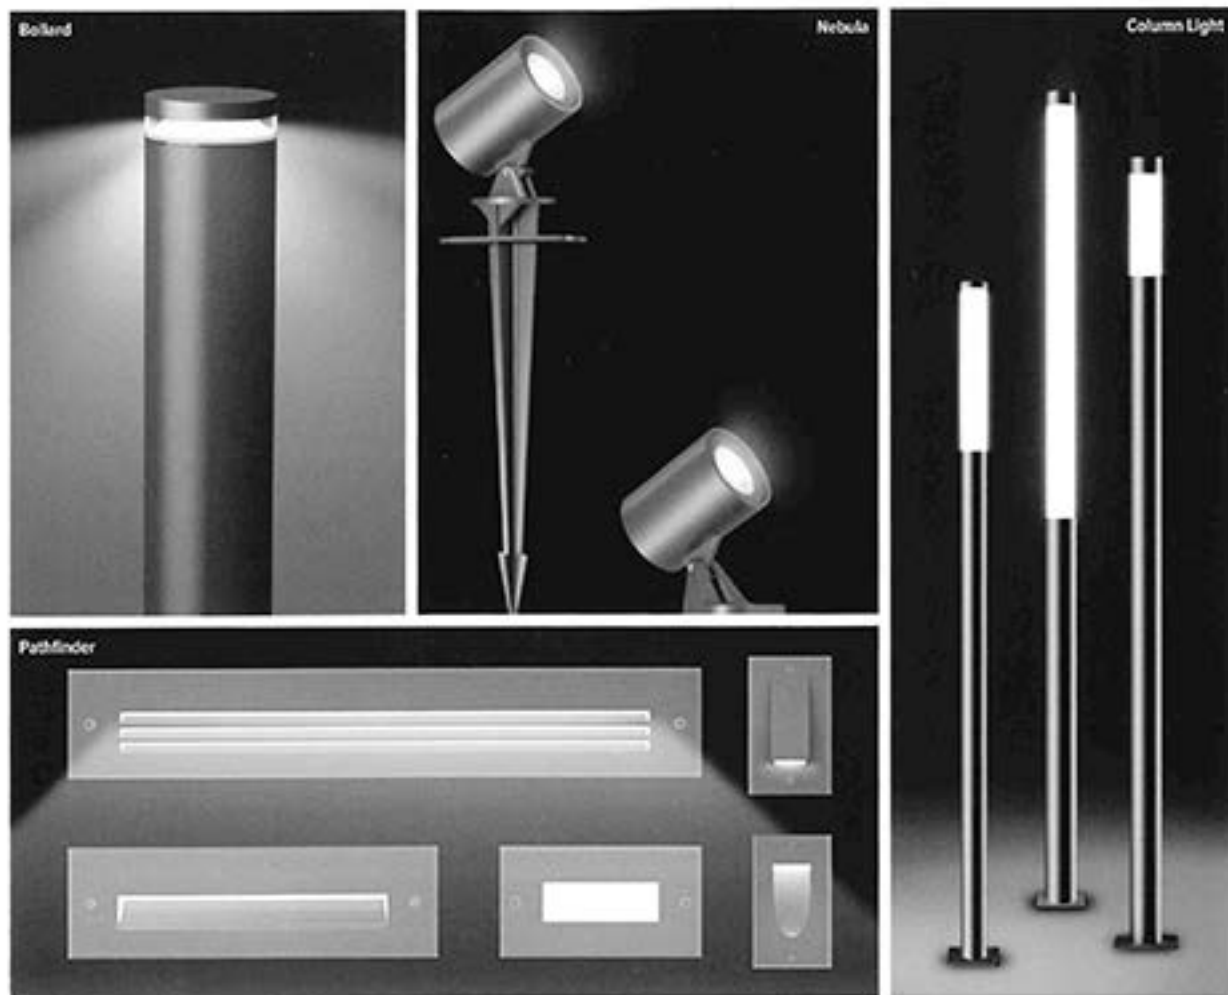

ARCHITECTURE+DESIGN

A N I N D I A N J O U R N A L O F A R C H I T E C T U R E

SPECIAL FEATURE

K-LITE REDEFINES LANDSCAPE LIGHTING

Established in 1977, K-Lite offers a vast collection of high quality Architectural luminaires and poles to suit variety of applications and design styles

Pioneering breakthroughs in the lighting industry is no mean feat. And who understands it better than K-LITE. Since the very beginning, K-Lite has been focused on design and technology that make a difference. With manufacturing units in Bhopal and Chennai, K-Lite places a lot of emphasis on designing and manufacturing sustainable and efficient LED luminaires. K-Lite's proven performance in the landscape segment is because of its ability to stylishly convey the identity of a space with a

blend of efficiency and modularity.

Landscape products are exposed to diverse environmental factors – wind, water, sunlight, rain, dust. The products have to be designed taking into consideration the vagaries of nature. K-Lite's outdoor products come equipped with high IP (ingress protection)/IK ratings. The products are highly robust paired with elegant aesthetics, making it well suited for landscape and outdoor applications.

The Landscape range includes:
Linear Wall Washer, Up-Down Lighters,

LED Strips/Neon flex, Promenade Lighting, Bollards, Under Water Lighting, Post top luminaires, Bulk Heads, Path finders, IP67 Linear Profiles, Polar lighting and newly added series of Facade Lighting.

K-LITE INDUSTRIES PRIVATE LIMITED
D-10, Ambattur Industrial Estate,
Chennai-600058
Tel: 044-26257710, 48581950
Mobile: 95000 79797, 95000 85511
E-mail: info@k-lite.in
Website: www.k-lite.in