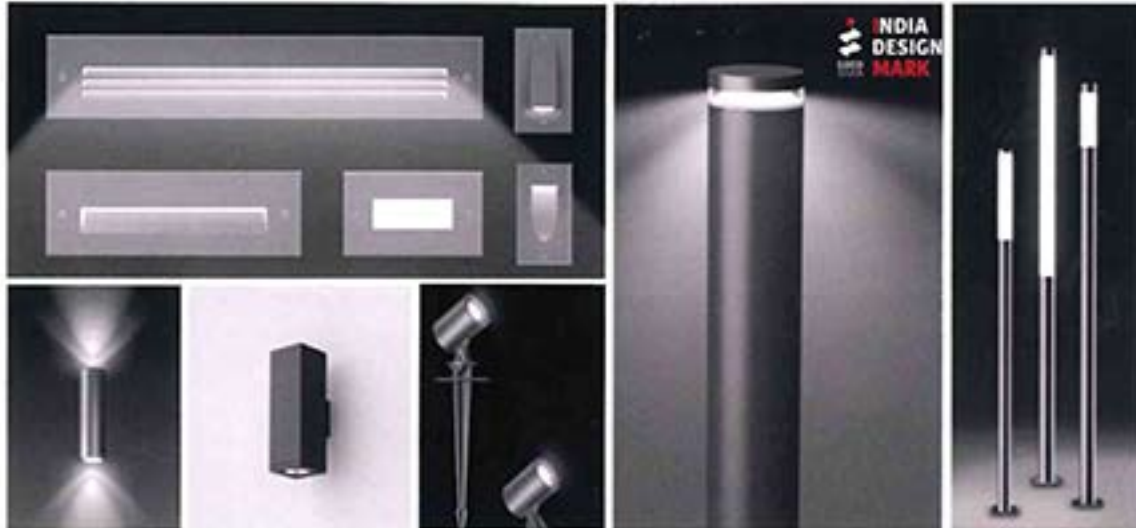

ELECTRICAL MIRROR

EM ELECTRICAL MIRROR
THE JOURNAL OF THE ELECTRICAL ENGINEERING SOCIETY OF INDIA

Illuminating Landscapes: K-lite's High-Quality Architectural Luminaires

K-LITE

INDIA

"Established in 1977, K-lite is renowned for its extensive range of high-quality architectural luminaires and poles that cater to diverse applications and design preferences."

Since its inception, K-lite through its manufacturing units focuses on the production of sustainable and efficient LED luminaires. K-lite's products meet stringent quality standards while embodying elegant aesthetics.

K-lite's landscape products are designed to withstand various environmental challenges such as wind, water, direct sunlight, rain, and dust. Each outdoor luminaire boasts high IP (ingress protection) and IK ratings, ensuring robustness and durability suitable for outdoor and landscape applications.

The Range offered by K-lite is comprehensive and versatile. It includes Linear Wall Washers, Up-Down Lighters, LED Strips/Neon Flex, Promenade Lighting, Bollards, Underwater Lighting, Post Top Luminaires, Bulkheads, Pathfinders, IP67 Linear Profiles, Polar Lighting, and a newly introduced series of Facade Lighting.