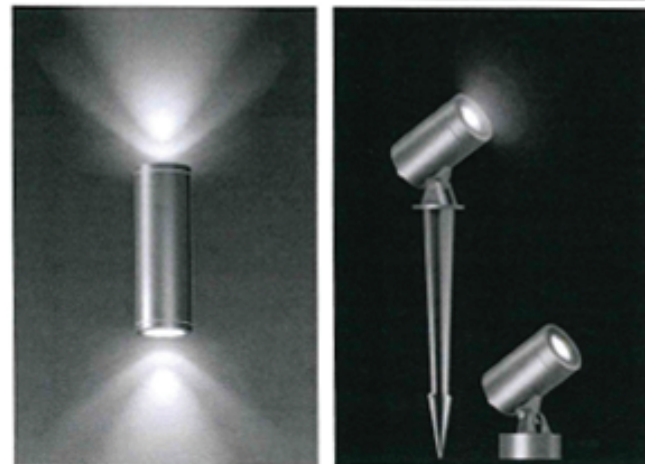

ELECTRICAL MIRROR

An Outlook of The Electrical & Power Industry

Product Info

K-LITE

K-LITE Introduces LED Landscape – Redefined

The Essence of lighting is one of the most important things in our lives.

At K-Lite we are passionate about creating a distinctive atmosphere that improves the quality of life in the cities and towns by exploring the many potential facets of lighting that supports the well being and safety of all.

Founded in 1977 in India, K-Lite has grown to be the leading manufacturer of outdoor luminaires and decorative poles. K-Lite's proven performance in the landscape segment is because of its ability to stylishly convey the identity of a space with a blend of efficiency and modularity to maximise the visual comfort that is best suited to each specific space.

Our Landscape range includes :

Linear Wall Washer, Up-Down Lighters, LED Strips/Neon flex, Promenade Lighting, Bollards, Under Water Lighting, Post top luminaires, Bulk Heads, Path finders, Polar lighting and newly added series of Facade Lighting.

K-LITE INDUSTRIES

D-10, Ambattur Industrial Estate, Chennai – 600058

Tel : 044-26257710, 48581950, Fax: 044-26257866, Mobile : 95000 79797 95000 85511

E-mail : info@k-lite.in, Website : www.k-lite.in