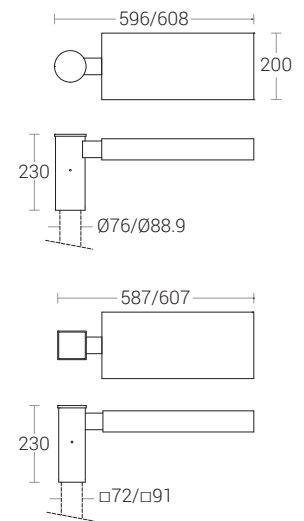

Optical Performance

Light Distribution	: Type II

Note : It is our constant endeavor to upgrade the performance of our products. For the latest technical information, IES files and product updates please refer to the website at www.klite.in