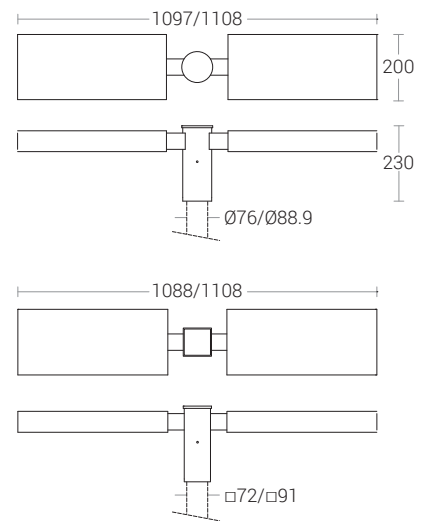

Optical Performance

Light Distribution	: Type II

Note : It is our constant endeavor to upgrade the performance of our products. For the latest technical information, IES files and product updates please refer to the website at www.klite.in