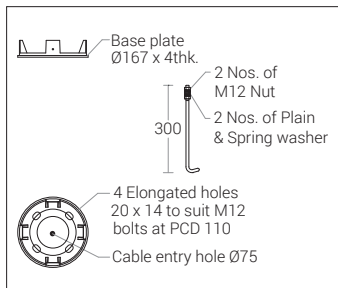

Physical

Body : Extruded Aluminium Tube
 Mounting : Surface - Floor
 Finish : Powder coated
 RAL 9004 Black
 RAL 9007 Grey aluminium
 RAL 7016 Anthracite grey
 Graphite grey

Driver

Power Supply : Integral
 Input Voltage : 230-240Vac
 Frequency : 50-60 Hz
 Power Factor : >0.90
 THD : <10%
 Surge Protection : 3KV
 Efficiency : >80%

Optical Performance

Light Distribution : Symmetrical

BESPOKE DESIGN OPTIONS

P27

P28

P29