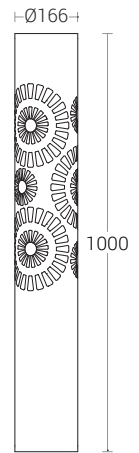

Technical Specifications

General

ID : 24597
 System Wattage : 12W LED
 Driver Integral : Constant Current
 Operating Voltage : 100-277Vac
 Operating Temperature : -15°C~+50°C

Light Source

Light Source : CITIZEN
 CRI (Ra) : ≥80
 LED Colour Temperature : 2700K / 3000K / 4000K / 6500K

Physical

Body : Extruded Aluminium Tube
 Mounting : Surface - Floor
 Finish : Powder coated
 RAL 9004 Black
 RAL 9007 Grey aluminium
 RAL 7016 Anthracite grey
 Graphite grey

Driver

Power Supply : Integral
 Input Voltage : 230-240Vac
 Frequency : 50-60 Hz
 Power Factor : >0.90
 THD : <10%
 Surge Protection : 3KV
 Efficiency : >80%

Optical Performance

Light Distribution : Symmetrical

BESPOKE DESIGN OPTIONS

P27

P28

P29